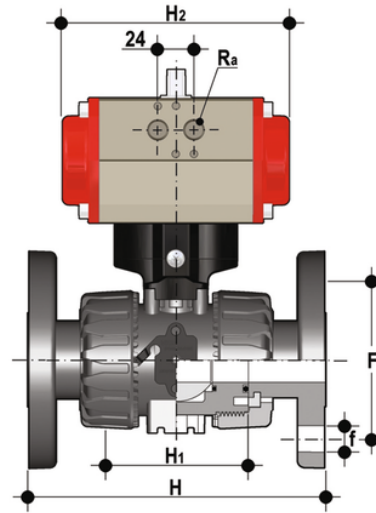

VKDOF/CP DA - pneumatically actuated DUAL BLOCK® 2-way ball valve

Pneumatically actuated DUAL BLOCK® ball valve with DIN 2501 - EN 1092 fixed flanges, face to face according to EN 558-1, Double Acting.

Κωδικός προϊόντος	tooltipImage
VKDOFDA020F	-
VKDOFDA025F	-
VKDOFDA032F	-
VKDOFDA040F	-
VKDOFDA050F	-
VKDOFDA063F	-