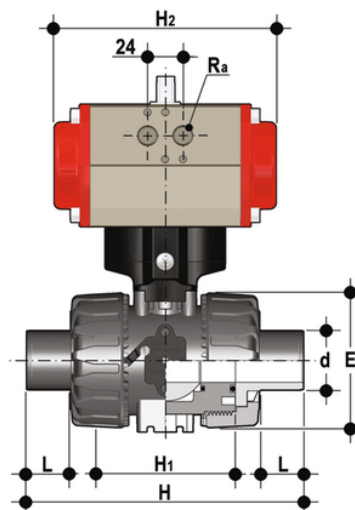

VKDBM/CP NO - pneumatically actuated DUAL BLOCK® 2-way ball valve

Pneumatically actuated DUAL BLOCK® ball valve with PP-H SDR 11 metric long spigot ends (CVDM) for welding, Normally Open.

EPDM

Κωδικός Προϊόντος	tooltiplmage
VKDBMNO020E	-
VKDBMNO025E	-
VKDBMNO032E	-
VKDBMNO040E	-
VKDBMNO050E	-
VKDBMNO063E	-