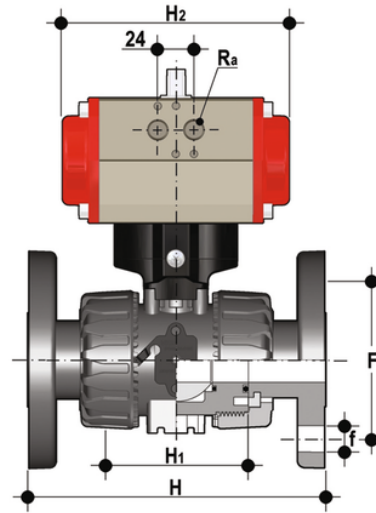

VKDOF/CP NC – pneumatically actuated DUAL BLOCK® 2-way ball valve

Pneumatically actuated DUAL BLOCK® ball valve with DIN 2501 - EN 1092 fixed flanges, face to face according to EN 558-1, Normally Closed.