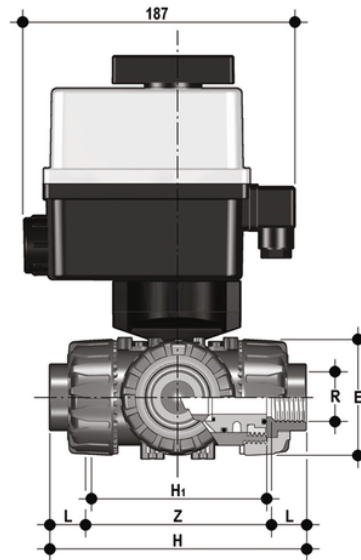

TKDFM/CE 24 V AC/DC - electrically actuated DUAL BLOCK® 3-way ball valve

3 way DUAL BLOCK® ball valve with gas cylinder thread female ends with electric actuator 24 V AC/DC "T" ball, configuration 1.

EPDM

Κωδικός προϊόντος	tooltiplmage
TKDFMEL012E1	-
TKDFMEL034E1	-
TKDFMEL100E1	-
TKDFMEL114E1	-
TKDFMEL112E1	-
TKDFMEL200E1	-

FKM

Κωδικός προϊόντος	tooltiplmage
TKDFMEL012F1	-
TKDFMEL034F1	-
TKDFMEL100F1	-
TKDFMEL114F1	-
TKDFMEL112F1	-
TKDFMEL200F1	-