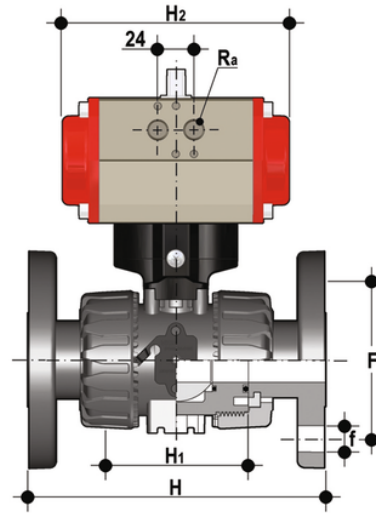

VKDOF/CP NO – pneumatically actuated DUAL BLOCK® 2-way ball valve

Pneumatically actuated DUAL BLOCK® ball valve with DIN 2501 - EN 1092 fixed flanges, face to face according to EN 558-1, Normally Open.

Κωδικός προϊόντος	tooltipImage
VKDOFNO020F	-
VKDOFNO025F	-
VKDOFNO032F	-
VKDOFNO040F	-
VKDOFNO050F	-
VKDOFNO063F	-