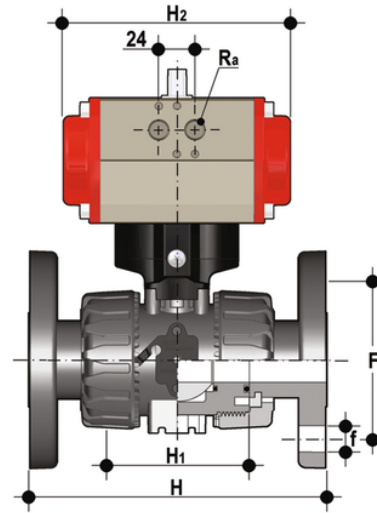

VKDOF/CP NO – pneumatically actuated DUAL BLOCK® 2-way ball valve

Pneumatically actuated DUAL BLOCK® ball valve with DIN 2501 - EN 1092 fixed flanges, face to face according to EN 558-1, Normally Open.