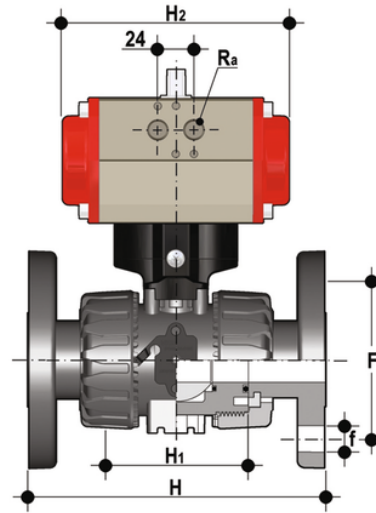

# VKDOAF/CP DA – pneumatically actuated DUAL BLOCK® 2-way ball valve

Pneumatically actuated DUAL BLOCK® ball valve with ANSI B16.5 cl.150#FF fixed flanges, Double Acting.

Κωδικός προϊόντος	tooltiplmage
VKDOAFDA012F	-
VKDOAFDA034F	-
VKDOAFDA100F	-
VKDOAFDA112F	-
VKDOAFDA114F	-
VKDOAFDA200F	-