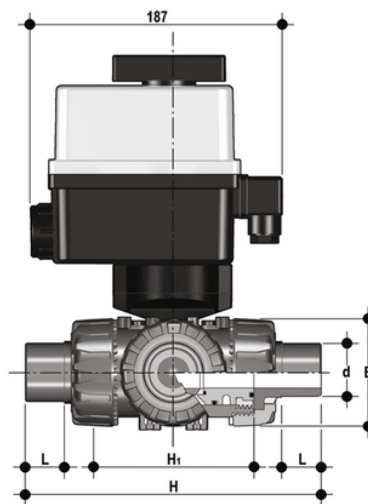

# TKDDM/CE 90-240 V AC - electrically actuated DUAL BLOCK® 3-way ball valve

3 way DUAL BLOCK® ball valve with male ends for socket welding with multi-volt electric actuator 90-240 V AC 50-60 Hz. "T" ball, configuration 1.