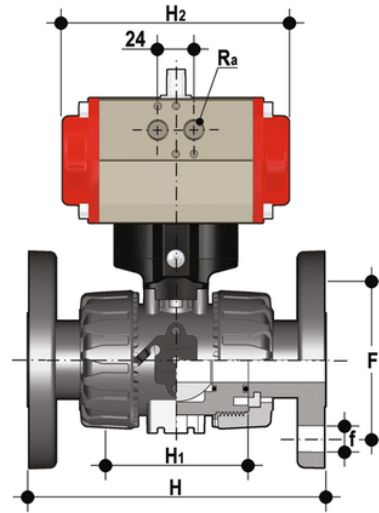

VKDOAF/CP NC – pneumatically actuated DUAL BLOCK® 2-way ball valve

Pneumatically actuated DUAL BLOCK® ball valve with ANSI B16.5 cl.150#FF fixed flanges, Normally Closed.

Κωδικός προϊόντος

VKDOAFNC012F

VKDOAFNC034F