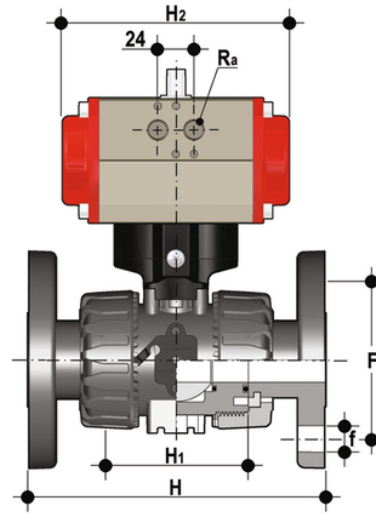

# VKDOAF/CP NC - pneumatically actuated DUAL BLOCK® 2-way ball valve

Pneumatically actuated DUAL BLOCK® ball valve with ANSI B16.5 cl.150#FF fixed flanges, Normally Closed.

Κωδικός προϊόντος	tooltiplmage
VKDOAFNC012F	-
VKDOAFNC034F	-
VKDOAFNC100F	-
VKDOAFNC12F	-
VKDOAFNC114F	-
VKDOAFNC200F	-