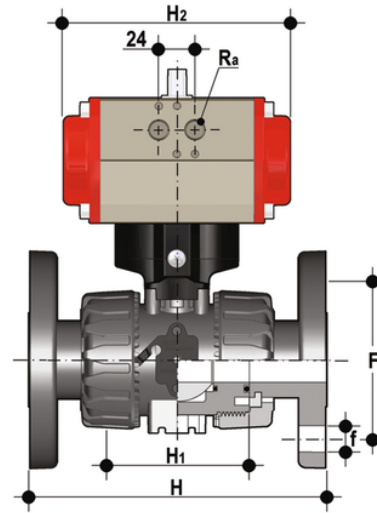

VKDOAF/CP NO – pneumatically actuated DUAL BLOCK® 2-way ball valve

Pneumatically actuated DUAL BLOCK® ball valve with ANSI B16.5 cl.150#FF fixed flanges, Normally Open.

Κωδικός προϊόντος	tooltiplmage
VKDOAFNO012F	-
VKDOAFNO034F	-
VKDOAFNO100F	-
VKDOAFNO112F	-
VKDOAFNO114F	-
VKDOAFNO200F	-