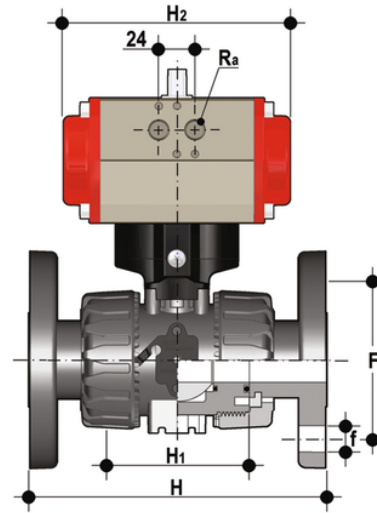

VKDOAF/CP NO – pneumatically actuated DUAL BLOCK® 2-way ball valve

Pneumatically actuated DUAL BLOCK® ball valve with ANSI B16.5 cl.150#FF fixed flanges, Normally Open.

Κωδικός προϊόντος

VKDOAFNO012F

VKDOAFNO034F

VKDOAFNO100F

VKDOAFNO112F

VKDOAFNO114F

VKDOAFNO200F