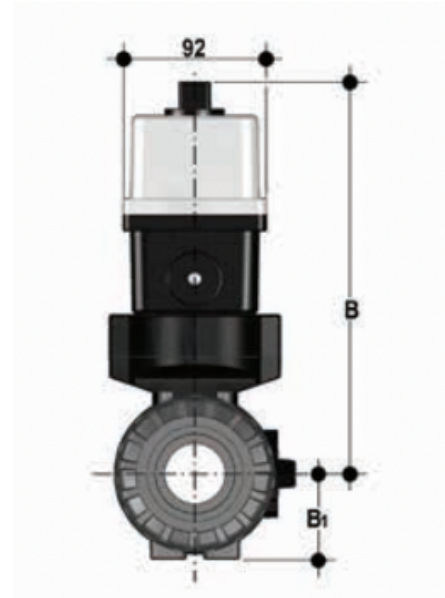

# VKRIM/CE 90-240 V AC 4-20 mA - electrically actuated DUAL BLOCK® regulating ball valve

Electrically actuated DUAL BLOCK® regulating ball valve with metric plain socket ends for socket welding and modulating electric actuator multivolt 90-240 V AC 50-60 Hz.

# VKRIM/CE 90-240 V AC 4-20 mA - electrically actuated DUAL BLOCK® regulating ball valve

Κωδικός Προϊόντος	tooltipImage
VKRIMEM063F0E	-