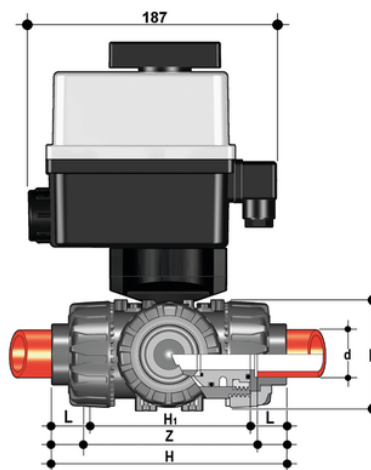

LKDIM/CE 90-240 V AC - electrically actuated DUAL BLOCK® 3-way ball valve

3 way DUAL BLOCK® ball valve with female ends for socket welding with multi-volt electric actuator 90-240 V AC 50-60 Hz "L" ball.