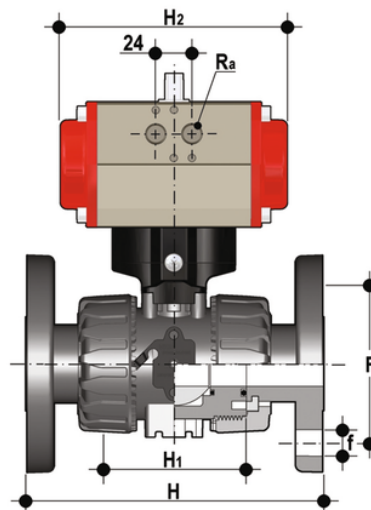

pneumatically actuated DUAL BLOCK® 2-way ball valve

Pneumatically actuated DUAL BLOCK® ball valve with ANSI B16.5 cl.150#FF fixed flanges, Double Acting.

EPDM

Κωδικός Προϊόντος	tooltiplmage
VKDOAMDA012E	-
VKDOAMDA034E	-
VKDOAMDA100E	-
VKDOAMDA114E	-
VKDOAMDA112E	-
VKDOAMDA200E	-