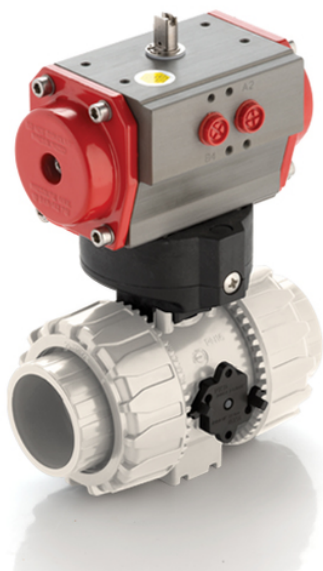

# pneumatically actuated DUAL BLOCK® 2-way ball valve

Pneumatically actuated DUAL BLOCK® ball valve with ANSI B16.5 cl.150#FF fixed flanges, Double Acting.

## EPDM

### Κωδικός Προϊόντος

VKDOAMDA012E

VKDOAMDA034E

VKDOAMDA100E

VKDOAMDA114E

VKDOAMDA112E

VKDOAMDA200E