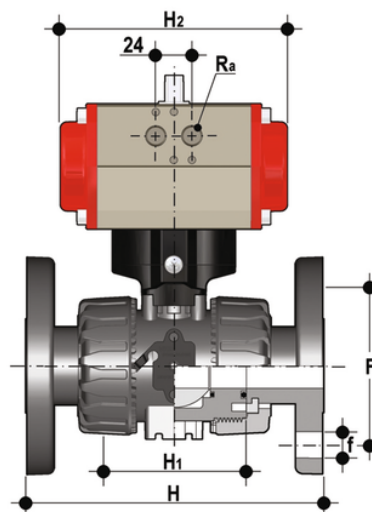

# pneumatically actuated DUAL BLOCK® 2-way ball valve

Pneumatically actuated DUAL BLOCK® ball valve with ANSI B16.5 cl.150#FF fixed flanges, Double Acting.