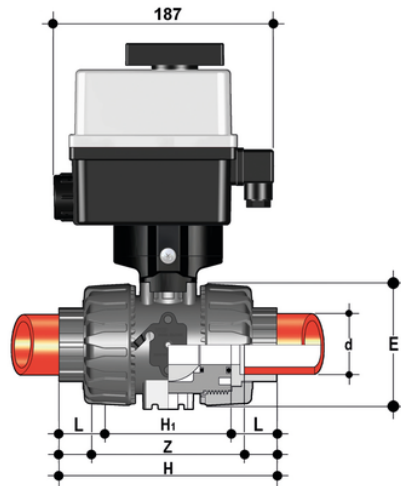

VKRIM/CE 24 V AC/DC 4-20 mA - electrically actuated DUAL BLOCK® regulating ball valve

Electrically actuated DUAL BLOCK® regulating ball valve with metric plain socket ends for socket welding and modulating electric actuator 24 V AC/DC.

VKRIM/CE 24 V AC/DC 4-20 mA - electrically actuated DUAL BLOCK® regulating ball valve

Κωδικός Προϊόντος	tooltipImage
VKRIMEL063FOE	-