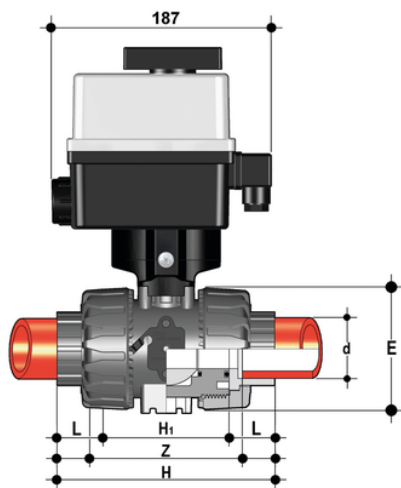

VKRIM/CE 24 V AC/DC 4-20 mA - electrically actuated DUAL BLOCK® regulating ball valve

Electrically actuated DUAL BLOCK® regulating ball valve with metric plain socket ends for socket welding and modulating electric actuator 24 V AC/DC.

VKRIM/CE 24 V AC/DC 4-20 mA - electrically actuated DUAL BLOCK® regulating ball valve

Κωδικός Προϊόντος

VKRIMEL063FOE