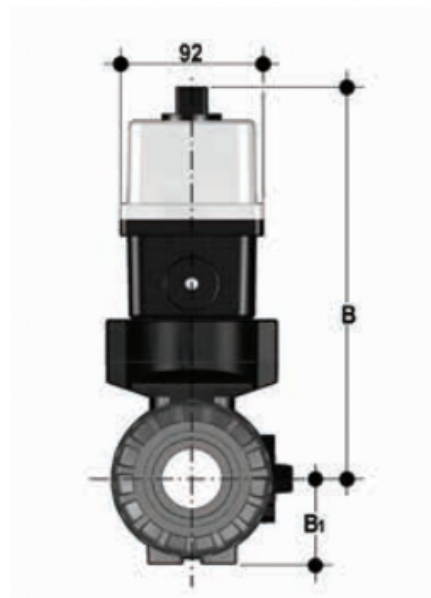

VKRIM/CE 24 V AC/DC 4-20 mA - electrically actuated DUAL BLOCK® regulating ball valve

Electrically actuated DUAL BLOCK® regulating ball valve with metric plain socket ends for socket welding and modulating electric actuator 24 V AC/DC.

VKRIM/CE 24 V AC/DC 4-20 mA - electrically actuated DUAL BLOCK® regulating ball valve

Κωδικός Προϊόντος

VKRIMEL063FOE