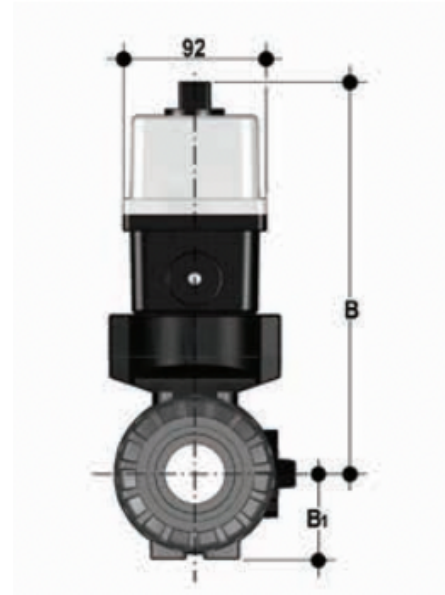

VKRIM/CE 24 V AC/DC 4-20 mA - electrically actuated DUAL BLOCK® regulating ball valve

Electrically actuated DUAL BLOCK® regulating ball valve with metric plain socket ends for socket welding and modulating electric actuator 24 V AC/DC.

VKRIM/CE 24 V AC/DC 4-20 mA - electrically actuated DUAL BLOCK® regulating ball valve

Κωδικός Προϊόντος	tooltipImage
VKRIMEL063FOE	-