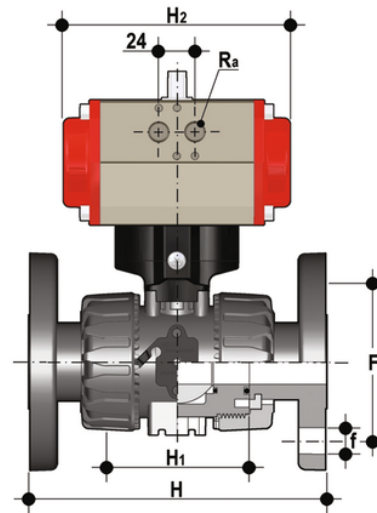

# VKDOAM/CP NC – pneumatically actuated DUAL BLOCK® 2-way ball valve

Pneumatically actuated DUAL BLOCK® ball valve with ANSI B16.5 cl.150#FF fixed flanges, Normally Closed.