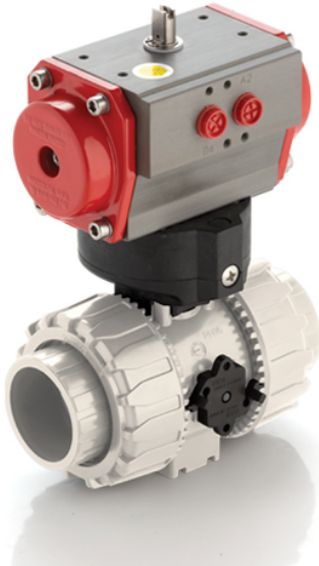

# VKDOAM/CP NC – pneumatically actuated DUAL BLOCK® 2-way ball valve

Pneumatically actuated DUAL BLOCK® ball valve with ANSI B16.5 cl.150#FF fixed flanges, Normally Closed.

### Κωδικός Προϊόντος

VKDOAMNC012E

VKDOAMNC034E

VKDOAMNC100E

VKDOAMNC114E

VKDOAMNC112E

VKDOAMNC200E