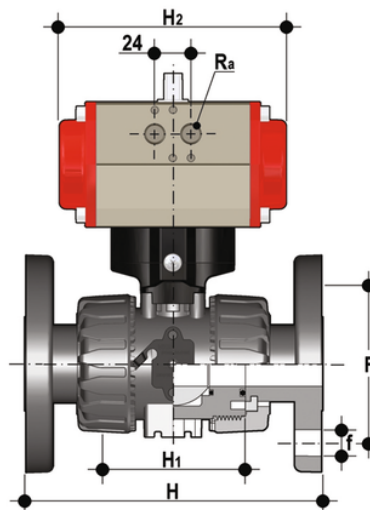

# VKDOAM/CP NC - pneumatically actuated DUAL BLOCK® 2-way ball valve

Pneumatically actuated DUAL BLOCK® ball valve with ANSI B16.5 cl.150#FF fixed flanges, Normally Closed.