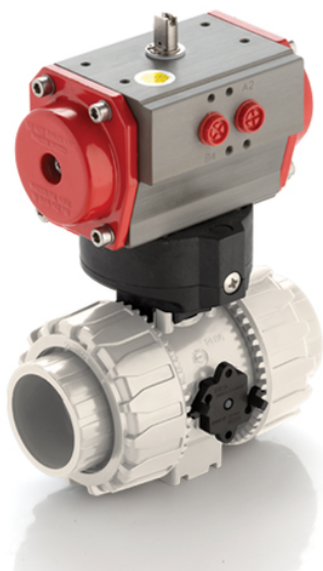

# VKDOAM/CP NC - pneumatically actuated DUAL BLOCK® 2-way ball valve

Pneumatically actuated DUAL BLOCK® ball valve with ANSI B16.5 cl.150#FF fixed flanges, Normally Closed.

## EPDM

Κωδικός Προϊόντος	tooltiplmage
VKDOAMNC012E	-
VKDOAMNC034E	-
VKDOAMNC100E	-
VKDOAMNC114E	-
VKDOAMNC112E	-
VKDOAMNC200E	-