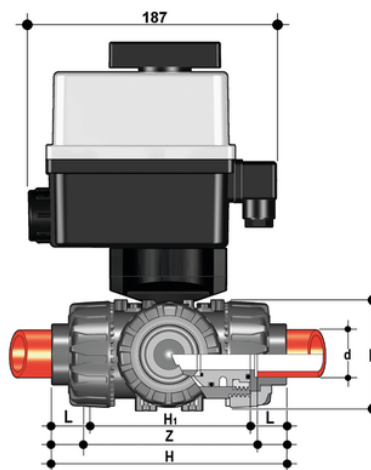

LKDIM/CE 24 V AC/DC - electrically actuated DUAL BLOCK® 3-way ball valve

3 way DUAL BLOCK® ball valve with female ends for socket welding with electric actuator 24 V AC/DC "L" ball.

EPDM

Κωδικός Προϊόντος	tooltiplmage
LKDIMELO16E1	-
LKDIMELO20E1	-
LKDIMELO25E1	-
LKDIMELO32E1	-
LKDIMELO40E1	-
LKDIMELO50E1	-
LKDIMELO63E1	-