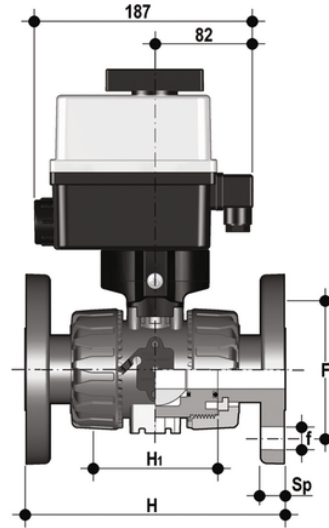

# VKDOAM/CE 24 V AC/DC – electrically actuated DUAL BLOCK® 2-way ball valve

Electrically actuated DUAL BLOCK® ball valve with ANSI B16.5 cl.150#FF fixed flanges and electric actuator 24 V AC/DC.