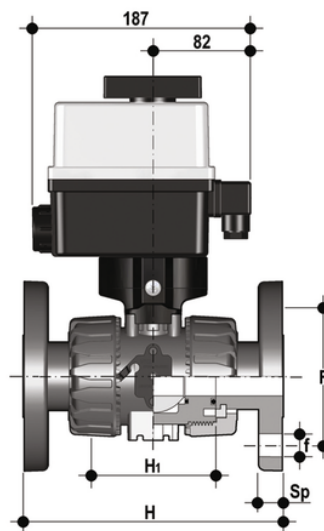

VKDOAM/CE 24 V AC/DC - electrically actuated DUAL BLOCK® 2-way ball valve

Electrically actuated DUAL BLOCK® ball valve with ANSI B16.5 cl.150#FF fixed flanges and electric actuator 24 V AC/DC.

EPDM

Κωδικός προϊόντος	tooltiplmage
VKDOAMEL012E	-
VKDOAMEL034E	-
VKDOAMEL100E	-
VKDOAMEL114E	-
VKDOAMEL112E	-
VKDOAMEL200E	-