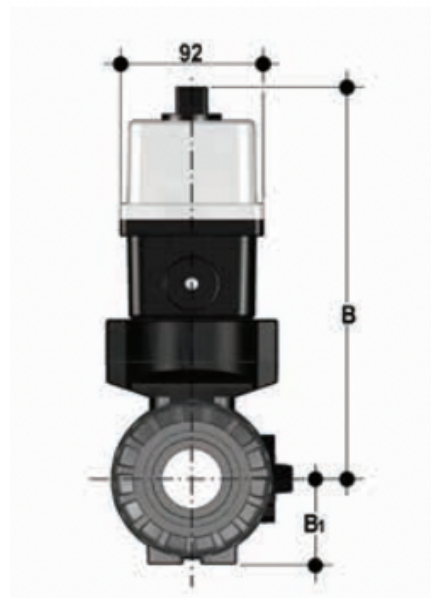

VKRFM/CE 90-240 V AC 4-20 mA - electrically actuated DUAL BLOCK® regulating ball valve

Electrically actuated DUAL BLOCK® regulating ball valve with BS parallel socket threaded ends and modulating electric actuator multivolt 90-240 V AC 50-60 Hz.