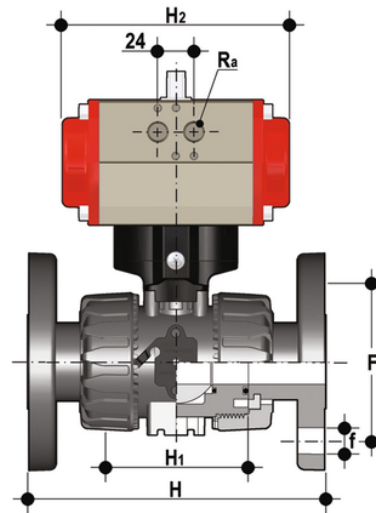

VKDOAM/CP NO – pneumatically actuated DUAL BLOCK® 2-way ball valve

Pneumatically actuated DUAL BLOCK® ball valve with ANSI B16.5 cl.150#FF fixed flanges, Normally Open.

EPDM

Κωδικός Προϊόντος

VKDOAMNO012E