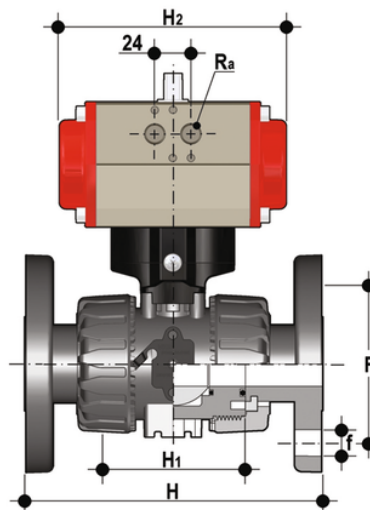

# VKDOAM/CP NO – pneumatically actuated DUAL BLOCK® 2-way ball valve

Pneumatically actuated DUAL BLOCK® ball valve with ANSI B16.5 cl.150#FF fixed flanges, Normally Open.