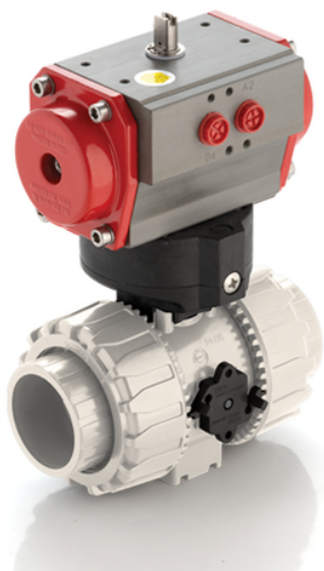

# VKDOAM/CP NO – pneumatically actuated DUAL BLOCK® 2-way ball valve

Pneumatically actuated DUAL BLOCK® ball valve with ANSI B16.5 cl.150#FF fixed flanges, Normally Open.

## EPDM

Κωδικός Προϊόντος	tooltiplmage
VKDOAMNO012E	-
VKDOAMNO034E	-
VKDOAMNO100E	-
VKDOAMNO114E	-
VKDOAMNO112E	-
VKDOAMNO200E	-