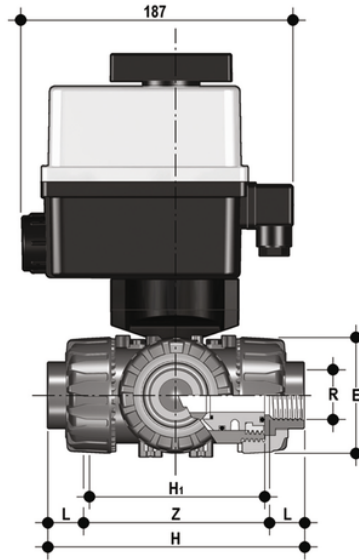

LKDFM/CE 90-240 V AC - electrically actuated DUAL BLOCK® 3-way ball valve

3 way DUAL BLOCK® ball valve with gas cylinder thread female ends with multi-volt electric actuator 90-240 V AC 50-60 Hz "L" ball.