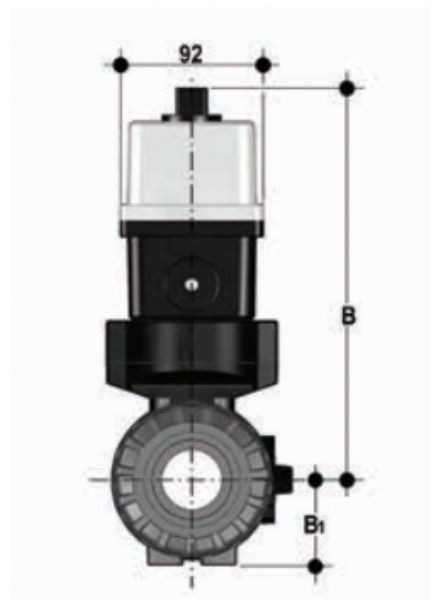

VKRFM/CE 24 V AC/DC 4-20 mA - electrically actuated DUAL BLOCK® regulating ball valve

Electrically actuated DUAL BLOCK® regulating ball valve with BS parallel socket threaded ends and modulating electric actuator 24 V AC/DC.