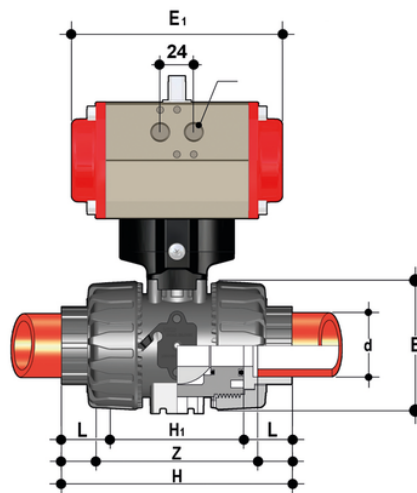

# VKDIM/CP DA – pneumatically actuated DUAL BLOCK® 2-way ball valve

Pneumatically actuated DUAL BLOCK® ball valve with metric plain socket ends for socket welding, Double Acting.