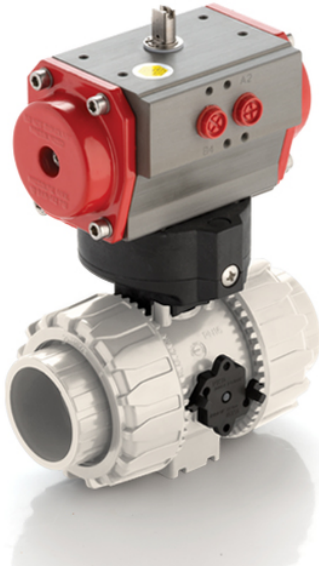

# VKDIM/CP DA – pneumatically actuated DUAL BLOCK® 2-way ball valve

Pneumatically actuated DUAL BLOCK® ball valve with metric plain socket ends for socket welding, Double Acting.