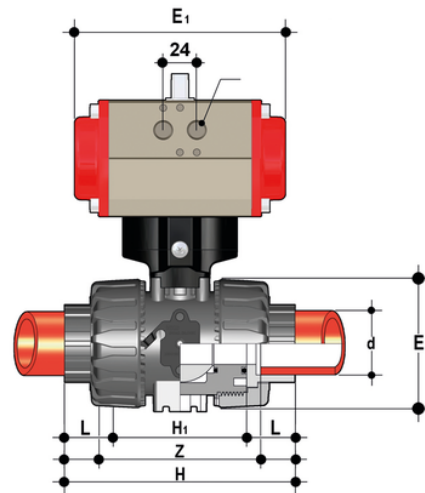

# VKDIM/CP DA – pneumatically actuated DUAL BLOCK® 2-way ball valve

Pneumatically actuated DUAL BLOCK® ball valve with metric plain socket ends for socket welding, Double Acting.