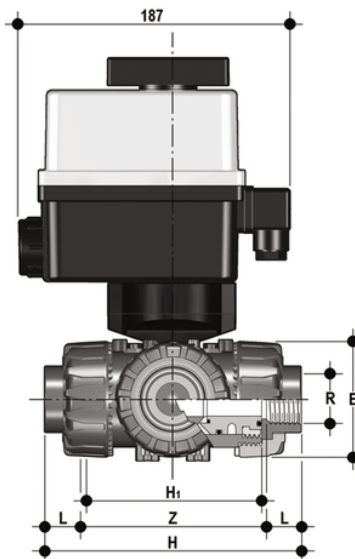

LKDFM/CE 24 V AC/DC – electrically actuated DUAL BLOCK® 3-way ball valve

3 way DUAL BLOCK® ball valve with gas cylinder thread female ends with electric actuator 24 V AC/DC "L" ball.

EPDM

Κωδικός Προϊόντος	tooltiplmage
LKDFMEL012E1	-
LKDFMEL034E1	-
LKDFMEL100E1	-
LKDFMEL114E1	-
LKDFMEL112E1	-
LKDFMEL200E1	-