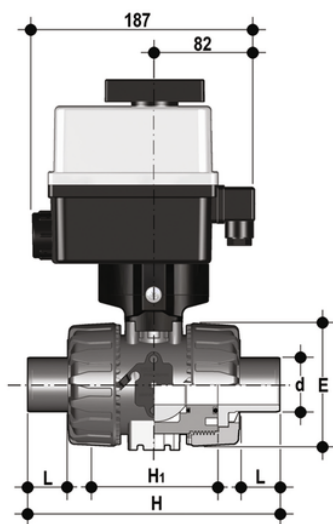

# VKRDM/CE 90-240 V AC 4-20 mA - electrically actuated DUAL BLOCK® regulating ball valve

Electrically actuated DUAL BLOCK® regulating ball valve with metric plain spigot ends for socket welding and modulating electric actuator multivolt 90-240 V AC 50-60 Hz.

## VKRDM/CE 90-240 V AC 4-20 mA - electrically actuated DUAL BLOCK® regulating ball valve

Κωδικός Προϊόντος	tooltiplmage
VKRDMEM020E0E	-
VKRDMEM025E0E	-
VKRDMEM032E0E	-
VKRDMEM040E0E	-
VKRDMEM050E0E	-
VKRDMEM063E0E	-