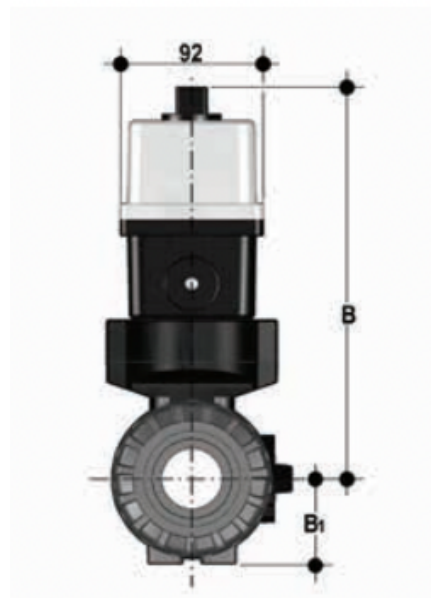

# VKRDM/CE 90-240 V AC 4-20 mA - electrically actuated DUAL BLOCK® regulating ball valve

Electrically actuated DUAL BLOCK® regulating ball valve with metric plain spigot ends for socket welding and modulating electric actuator multivolt 90-240 V AC 50-60 Hz.

## VKRDM/CE 90-240 V AC 4-20 mA - electrically actuated DUAL BLOCK® regulating ball valve

Κωδικός Προϊόντος	tooltiplmage
VKRDMEM020E0E	-
VKRDMEM025E0E	-
VKRDMEM032E0E	-
VKRDMEM040E0E	-
VKRDMEM050E0E	-
VKRDMEM063E0E	-