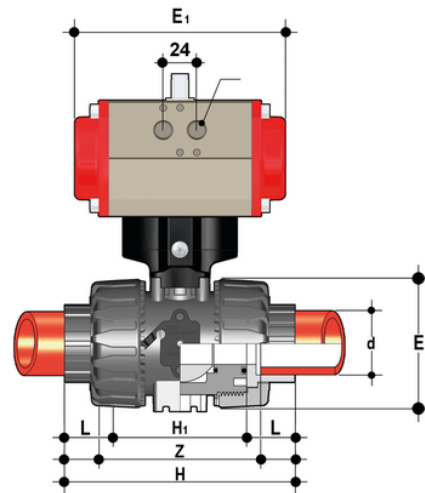

VKDIM/CP NC – pneumatically actuated DUAL BLOCK® 2-way ball valve

Pneumatically actuated DUAL BLOCK® ball valve with metric plain socket ends for socket welding, Normally Closed.

EPDM

Κωδικός Προϊόντος

VKDIMNC032E