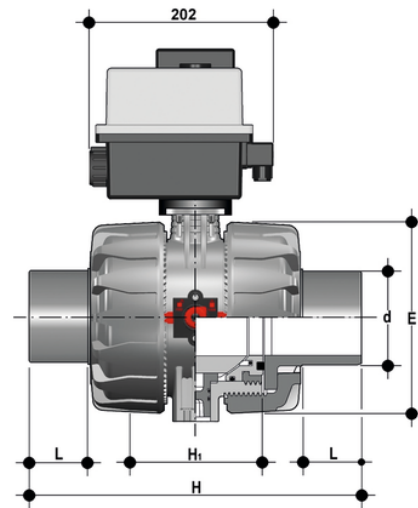

# VKDDM/CE 24 V AC/DC - electrically actuated DUAL BLOCK® 2-way ball valve

Electrically actuated DUAL BLOCK® ball valve with metric plain spigot ends for socket welding and electric actuator 24 V AC/DC.

## EPDM

Κωδικός Προϊόντος	tooltplmage
VKDDMEL075E	-
VKDDMEL090E	-
VKDDMEL110E	-