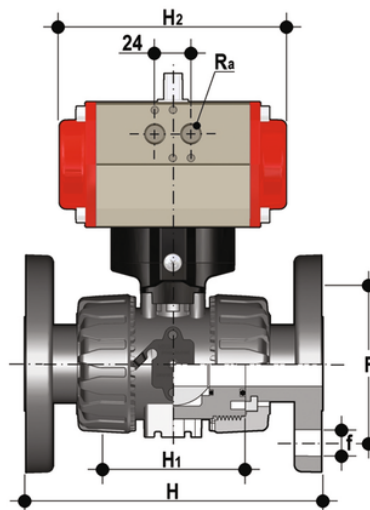

VKDOAV/CP NC - pneumatically actuated DUAL BLOCK® 2-way ball valve

Pneumatically actuated DUAL BLOCK® ball valve with ANSI B16.5 cl.150#FF fixed flanges, Normally Closed.

EPDM

Κωδικός Προϊόντος	tooltiplmage
VKDOAVNC012E	-
VKDOAVNC034E	-
VKDOAVNC100E	-
VKDOAVNC114E	-
VKDOAVNC112E	-
VKDOAVNC200E	-