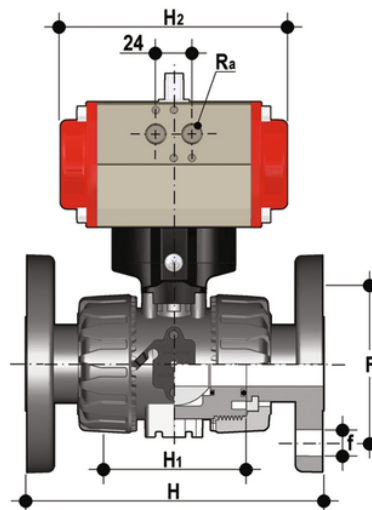

VKDOAV/CP NC – pneumatically actuated DUAL BLOCK® 2-way ball valve

Pneumatically actuated DUAL BLOCK® ball valve with ANSI B16.5 cl.150#FF fixed flanges, Normally Closed.

EPDM

Κωδικός Προϊόντος

VKDOAVNC012E