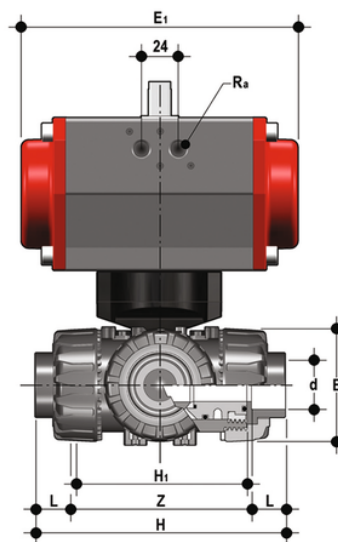

TKDIC/CP DA - pneumatically actuated DUAL BLOCK® 3-way ball valve

3 way DUAL BLOCK® ball valve with female ends for solvent welding, metric series with pneumatic actuator, Double-Acting function. "T" ball, configuration 1.

TKDIC/CP DA - pneumatically actuated DUAL BLOCK® 3-way ball valve

Κωδικός Προϊόντος	tooltipImage
TKDICDA063F1	-