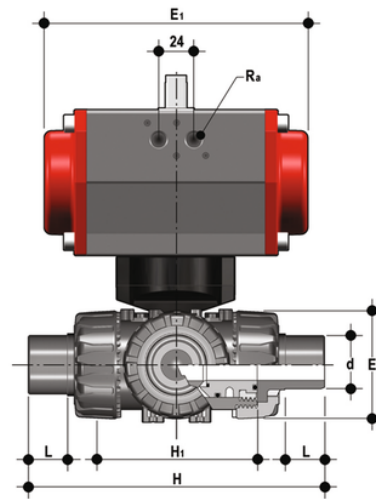

TKDDV/CP SA – pneumatically actuated DUAL BLOCK® 3-way ball valve

3 way DUAL BLOCK® ball valve with male metric ends with pneumatic actuator, Single-acting function "T" ball, configuration 1.

EPDM

Κωδικός Προϊόντος	tooltiplmage
TKDDVSA020E1	-
TKDDVSA025E1	-
TKDDVSA032E1	-
TKDDVSA040E1	-
TKDDVSA050E1	-
TKDDVSA063E1	-