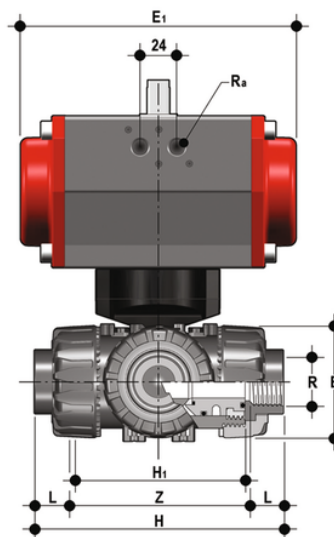

# LKDFV/CP DA - pneumatically actuated DUAL BLOCK® 3-way ball valve

3 way DUAL BLOCK® ball valve with gas cylinder thread female ends with pneumatic actuator, Double-Acting function "L" ball.

## EPDM

Κωδικός Προϊόντος	tooltiplmage
LKDFVDA038E1	-
LKDFVDA012E1	-
LKDFVDA034E1	-
LKDFVDA100E1	-
LKDFVDA114E1	-
LKDFVDA112E1	-
LKDFVDA200E1	-