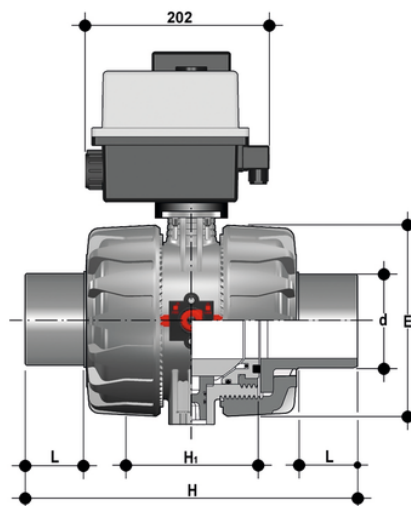

# VKDBM/CE 90-240 V AC -electrically actuated DUAL BLOCK® 2-way ball valve

Electrically actuated DUAL BLOCK® ball valve with PP-H SDR 11 metric long spigot ends (CVDM) for welding and electric actuator multivolt 90-240 V AC 50-60 Hz

## EPDM

Κωδικός προϊόντος	tooltiplmage
VKDBMEM075E	-
VKDBMEM090E	-
VKDBMEM110E	-