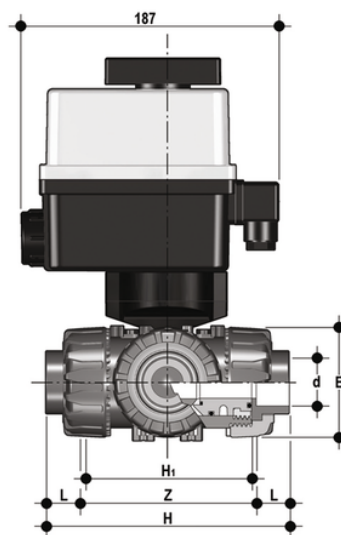

TKDIC/CE 90-240 V AC - electrically actuated DUAL BLOCK® 3-way ball valve

3 way DUAL BLOCK® ball valve with female ends for solvent welding, metric series with multivolt electric actuator 90-240 V AC 50-60 Hz "T" ball, configuration 1.

TKDIC/CE 90-240 V AC - electrically actuated DUAL BLOCK® 3-way ball valve

Κωδικός Προϊόντος	tooltipImage
TKDICEM063F1	-