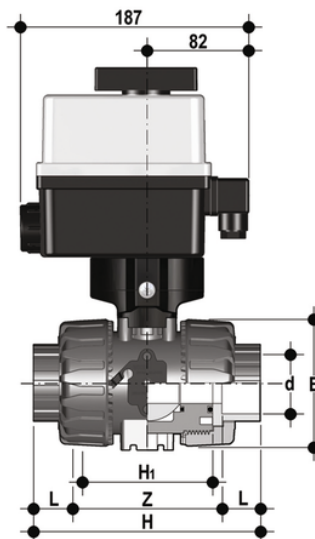

# VKDJV/CE 24 V AC/DC - electrically actuated DUAL BLOCK® 2-way ball valve

2 way DUAL BLOCK® ball valve with female ends for solvent welding, JIS series with electric actuator 24 V AC/DC.

## EPDM

| Κωδικός προϊόντος | tooltiplmage |
|-------------------|--------------|
| VKDJVEL012E       | -            |
| VKDJVEL034E       | -            |
| VKDJVEL100E       | -            |
| VKDJVEL114E       | -            |
| VKDJVEL112E       | -            |
| VKDJVEL200E       | -            |