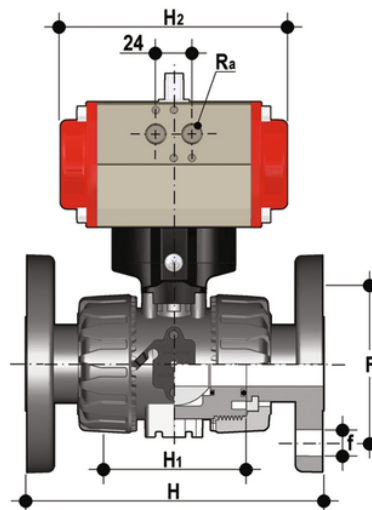

VKDOAV/CP NO – pneumatically actuated DUAL BLOCK® 2-way ball valve

Pneumatically actuated DUAL BLOCK® ball valve with ANSI B16.5 cl.150#FF fixed flanges, Normally Open.

EPDM

Κωδικός Προϊόντος

VKDOAVNO012E