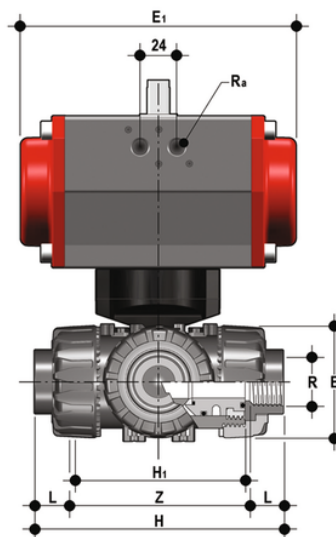

# TKDFV/CP DA - pneumatically actuated DUAL BLOCK® 3-way ball valve

3 way DUAL BLOCK® ball valve with gas cylinder thread female ends with pneumatic actuator, Double-Acting function "T" ball, configuration 1.

## EPDM

Κωδικός Προϊόντος	tooltiplmage
TKDFVDA038E1	-
TKDFVDA012E1	-
TKDFVDA034E1	-
TKDFVDA100E1	-
TKDFVDA114E1	-
TKDFVDA112E1	-
TKDFVDA200E1	-