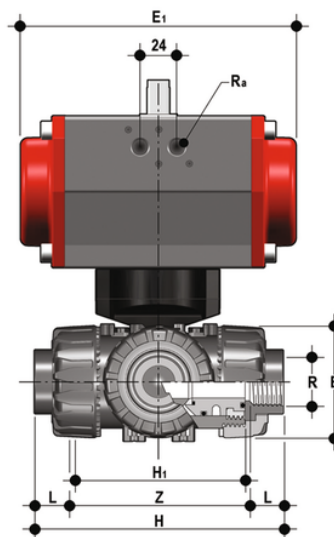

LKDFV/CP SA - pneumatically actuated DUAL BLOCK® 3-way ball valve

3 way DUAL BLOCK® ball valve with gas cylinder thread female ends with pneumatic actuator, Single-acting function "L" ball.

EPDM

Κωδικός Προϊόντος	tooltiplmage
LKDFVSA038E1	-
LKDFVSA012E1	-
LKDFVSA034E1	-
LKDFVSA100E1	-
LKDFVSA114E1	-
LKDFVSA112E1	-
LKDFVSA200E1	-

FKM

Κωδικός Προϊόντος	tooltiplmage
LKDFVSA038F1	-
LKDFVSA012F1	-
LKDFVSA034F1	-
LKDFVSA100F1	-
LKDFVSA114F1	-
LKDFVSA112F1	-
LKDFVSA200F1	-