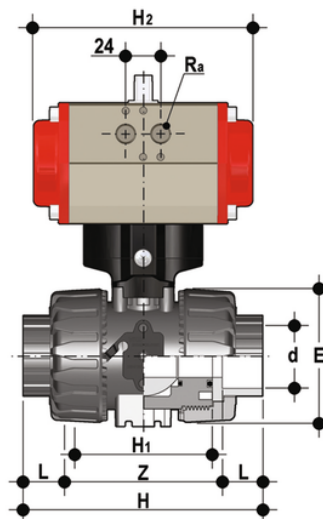

VKDLV/CP DA - pneumatically actuated DUAL BLOCK® 2-way ball valve

2 way DUAL BLOCK® ball valve with female ends for solvent welding, BS series with pneumatic actuator, Double-Acting function.

EPDM

Κωδικός Προϊόντος	tooltiplmage
VKDLVDA038E	-
VKDLVDA012E	-
VKDLVDA034E	-
VKDLVDA100E	-
VKDLVDA114E	-
VKDLVDA112E	-
VKDLVDA200E	-