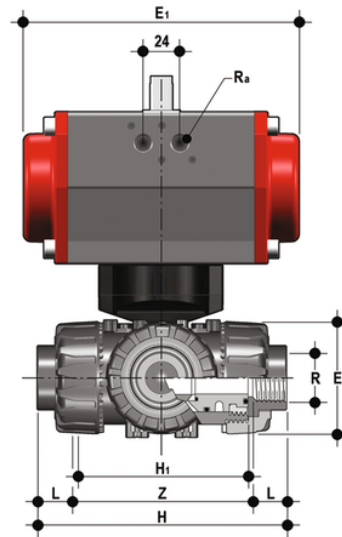

TKDFV/CP SA - pneumatically actuated DUAL BLOCK® 3-way ball valve

3 way DUAL BLOCK® ball valve with gas cylinder thread female ends with pneumatic actuator, Single-acting function "T" ball, configuration 1.

EPDM

Κωδικός Προϊόντος	tooltiplmage
TKDFVSA038E1	-
TKDFVSA012E1	-
TKDFVSA034E1	-
TKDFVSA100E1	-
TKDFVSA114E1	-
TKDFVSA112E1	-
TKDFVSA200E1	-

FKM

Κωδικός Προϊόντος	tooltiplmage
TKDFVSA038F1	-
TKDFVSA012F1	-
TKDFVSA034F1	-
TKDFVSA100F1	-
TKDFVSA114F1	-
TKDFVSA112F1	-
TKDFVSA200F1	-