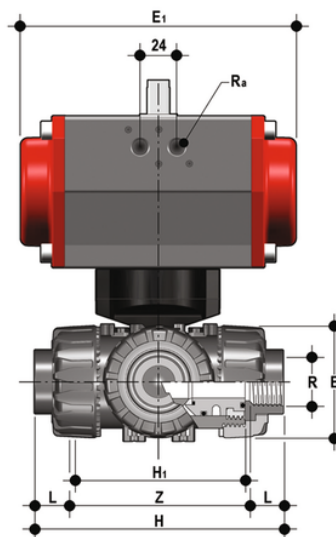

TKDNC/CP DA - pneumatically actuated DUAL BLOCK® 3-way ball valve

3 way DUAL BLOCK® ball valve with NPT thread female ends with pneumatic actuator, Double-Acting function. "T" ball, configuration 1.

EPDM

Κωδικός Προϊόντος	tooltiplmage
TKDNCDA038E1	-
TKDNCDA012E1	-
TKDNCDA034E1	-
TKDNCDA100E1	-
TKDNCDA114E1	-
TKDNCDA112E1	-
TKDNCDA200E1	-

FKM

Κωδικός Προϊόντος	tooltiplmage
TKDNCDA038F1	-
TKDNCDA012F1	-
TKDNCDA034F1	-
TKDNCDA100F1	-
TKDNCDA114F1	-
TKDNCDA112F1	-
TKDNCDA200F1	-