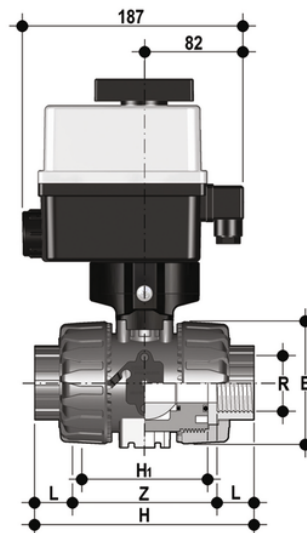

VKDFV/CE 90-240 V AC - electrically actuated DUAL BLOCK® 2-way ball valve

DUAL BLOCK® ball valve with female ends, gas cylinder thread with multi-volt electric actuator 90-240 V AC 50-60 Hz.

EPDM

Κωδικός Προϊόντος