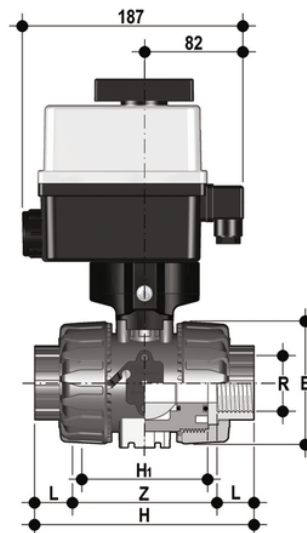

VKDFV/CE 90-240 V AC - electrically actuated DUAL BLOCK® 2-way ball valve

DUAL BLOCK® ball valve with female ends, gas cylinder thread with multi-volt electric actuator 90-240 V AC 50-60 Hz.

EPDM

Κωδικός Προϊόντος	tooltiplmage
VKDFVEM038E	-
VKDFVEM012E	-
VKDFVEM034E	-
VKDFVEM100E	-
VKDFVEM114E	-
VKDFVEM112E	-
VKDFVEM200E	-

FKM

Κωδικός Προϊόντος	tooltiplmage
VKDFVEM038F	-
VKDFVEM012F	-
VKDFVEM034F	-
VKDFVEM100F	-
VKDFVEM114F	-
VKDFVEM112F	-
VKDFVEM200F	-