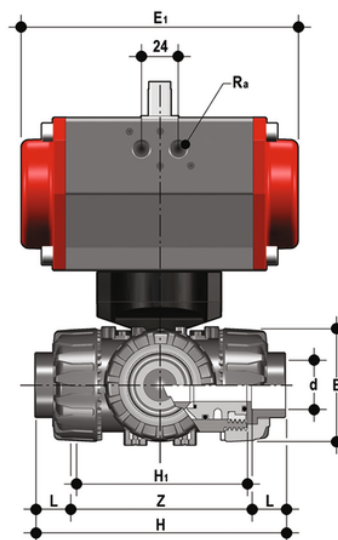

LKDLV/CP DA - pneumatically actuated DUAL BLOCK® 3-way ball valve

3 way DUAL BLOCK® ball valve with female ends, BS series with pneumatic actuator, Double-Acting function "L" ball.

EPDM

Κωδικός Προϊόντος	tooltiplmage
LKDLVDA038E1	-
LKDLVDA012E1	-
LKDLVDA034E1	-
LKDLVDA100E1	-
LKDLVDA114E1	-
LKDLVDA112E1	-
LKDLVDA200E1	-

FKM

Κωδικός Προϊόντος	tooltiplmage
LKDLVDA038F1	-
LKDLVDA012F1	-
LKDLVDA034F1	-
LKDLVDA100F1	-
LKDLVDA114F1	-
LKDLVDA112F1	-
LKDLVDA200F1	-