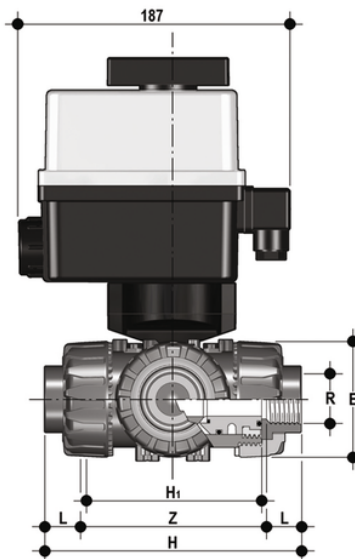

TKDNC/CE 90-240 V AC - electrically actuated DUAL BLOCK® 3-way ball valve

3 way DUAL BLOCK® ball valve with NPT thread female ends with multi-volt electric actuator 90-240 V AC 50-60 Hz "T" ball, configuration 1.

EPDM

Κωδικός Προϊόντος	tooltiplmage
TKDNCEM038E1	-
TKDNCEM012E1	-
TKDNCEM034E1	-
TKDNCEM100E1	-
TKDNCEM114E1	-
TKDNCEM112E1	-
TKDNCEM200E1	-

FKM

Κωδικός Προϊόντος	tooltiplmage
TKDNCEM038F1	-
TKDNCEM012F1	-
TKDNCEM034F1	-
TKDNCEM100F1	-
TKDNCEM114F1	-
TKDNCEM112F1	-
TKDNCEM200F1	-