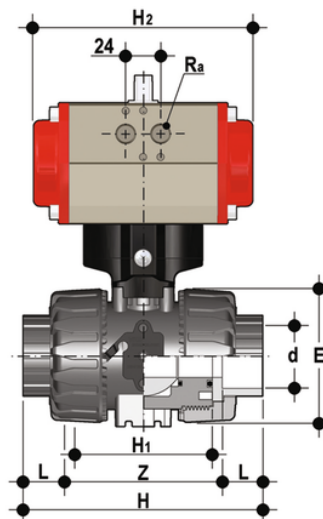

VKDLV/CP NC - pneumatically actuated DUAL BLOCK® 2-way ball valve

2 way DUAL BLOCK® ball valve with female ends for solvent welding, BS series with pneumatic actuator, Normally Closed function.

EPDM

Κωδικός Προϊόντος	tooltiplmage
VKDLVNC038E	-
VKDLVNC012E	-
VKDLVNC034E	-
VKDLVNC100E	-
VKDLVNC114E	-
VKDLVNC112E	-
VKDLVNC200E	-

FKM

Κωδικός Προϊόντος	tooltiplmage
VKDLVNC038F	-
VKDLVNC012F	-
VKDLVNC034F	-
VKDLVNC100F	-
VKDLVNC114F	-
VKDLVNC112F	-
VKDLVNC200F	-