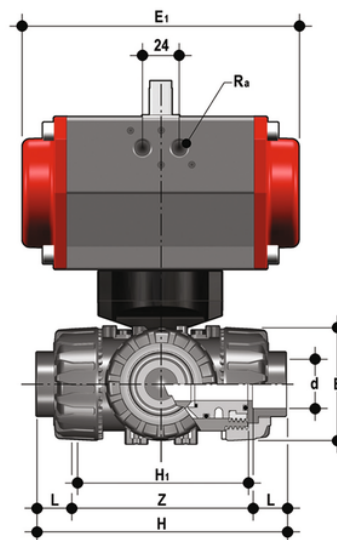

TKDLV/CP DA – pneumatically actuated DUAL BLOCK® 3-way ball valve

3 way DUAL BLOCK® ball valve with female ends, BS series with pneumatic actuator, Double-Acting function. "T" ball, configuration 1

EPDM

Κωδικός προϊόντος	tooliplmage
TKDLVDA038E1	-
TKDLVDA012E1	-
TKDLVDA034E1	-
TKDLVDA100E1	-
TKDLVDA114E1	-
TKDLVDA112E1	-
TKDLVDA200E1	-

FKM

Κωδικός προϊόντος	tooliplmage
TKDLVDA038F1	-
TKDLVDA012F1	-
TKDLVDA034F1	-
TKDLVDA100F1	-
TKDLVDA114F1	-
TKDLVDA112F1	-
TKDLVDA200F1	-