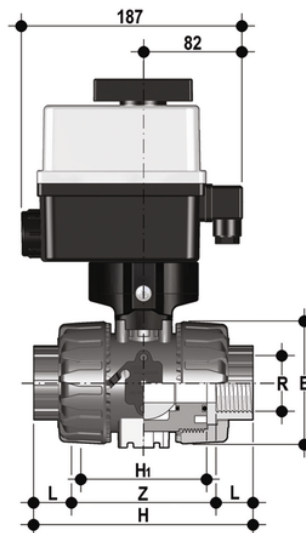

VKDFV/CE 24 V AC/DC – electrically actuated DUAL BLOCK® 2-way ball valve

DUAL BLOCK® ball valve with female ends, gas cylinder thread with electric actuator 24 V AC/DC.

EPDM

Κωδικός Προϊόντος	tooltiplmage
VKDFVEL038E	-
VKDFVEL012E	-
VKDFVEL034E	-
VKDFVEL100E	-
VKDFVEL114E	-
VKDFVEL112E	-
VKDFVEL200E	-

FKM

Κωδικός Προϊόντος	tooltiplmage
VKDFVEL038F	-
VKDFVEL012F	-
VKDFVEL034F	-
VKDFVEL100F	-
VKDFVEL114F	-
VKDFVEL112F	-
VKDFVEL200F	-