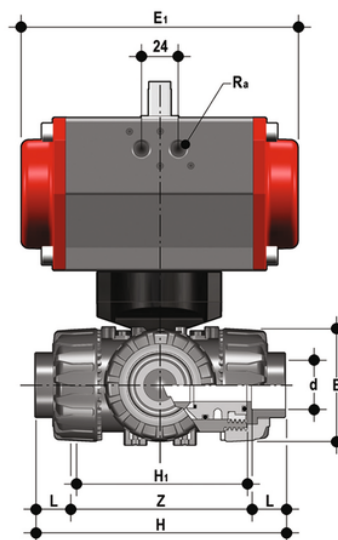

LKDLV/CP SA - pneumatically actuated DUAL BLOCK® 3-way ball valve

3 way DUAL BLOCK® ball valve with female ends, BS series with pneumatic actuator, Single-acting function "L" ball.

EPDM

Κωδικός Προϊόντος	tooltiplmage
LKDLVSA038E1	-
LKDLVSA012E1	-
LKDLVSA034E1	-
LKDLVSA100E1	-
LKDLVSA114E1	-
LKDLVSA112E1	-
LKDLVSA200E1	-

FKM

Κωδικός Προϊόντος	tooltiplmage
LKDLVSA038F1	-
LKDLVSA012F1	-
LKDLVSA034F1	-
LKDLVSA100F1	-
LKDLVSA114F1	-
LKDLVSA112F1	-
LKDLVSA200F1	-