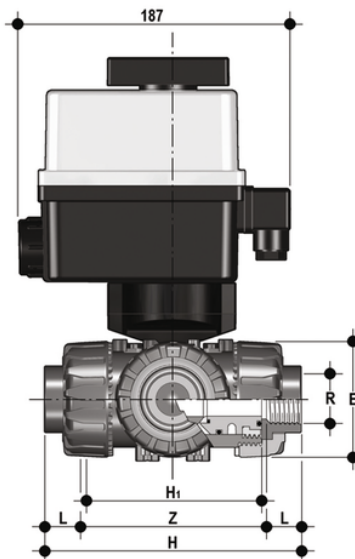

# TKDNC/CE 24 V AC/DC - electrically actuated DUAL BLOCK® 3-way ball valve

3 way DUAL BLOCK® ball valve with NPT thread female ends with electric actuator 24 V AC/DC "T" ball, configuration 1.

## EPDM

Κωδικός Προϊόντος	tooltiplmage
TKDNCEL038E1	-
TKDNCEL012E1	-
TKDNCEL034E1	-
TKDNCEL100E1	-
TKDNCEL114E1	-
TKDNCEL112E1	-
TKDNCEL200E1	-