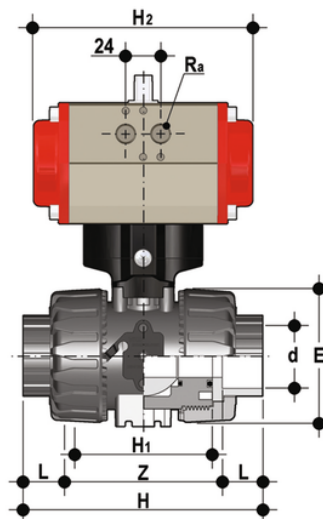

VKDLV/CP NO – pneumatically actuated DUAL BLOCK® 2-way ball valve

2 way DUAL BLOCK® ball valve with female ends for solvent welding, BS series with pneumatic actuator, Normally Open function.

EPDM

Κωδικός Προϊόντος	tooltiplmage
VKDLVNO038E	-
VKDLVNO012E	-
VKDLVNO034E	-
VKDLVNO100E	-
VKDLVNO114E	-
VKDLVNO112E	-
VKDLVNO200E	-