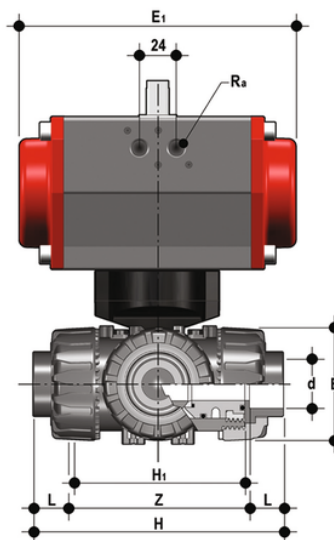

# TKDLV/CP SA - pneumatically actuated DUAL BLOCK® 3-way ball valve

3 way DUAL BLOCK® ball valve with female ends, BS series with pneumatic actuator, Single-acting function. "T" ball, configuration 1

## EPDM

Κωδικός προϊόντος	tooltiplmage
TKDLVSA038E1	-
TKDLVSA012E1	-
TKDLVSA034E1	-
TKDLVSA100E1	-
TKDLVSA114E1	-
TKDLVSA112E1	-
TKDLVSA200E1	-