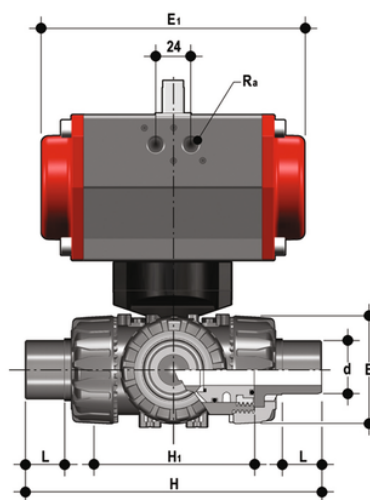

TKDDC/CP DA - pneumatically actuated DUAL BLOCK® 3-way ball valve

3 way DUAL BLOCK® ball valve with male metric ends with pneumatic actuator, Double-Acting function. "T" ball, configuration 1.

EPDM

Κωδικός Προϊόντος	tooltiplmage
TKDDCDA020E1	-
TKDDCDA025E1	-
TKDDCDA032E1	-
TKDDCDA040E1	-
TKDDCDA050E1	-
TKDDCDA063E1	-