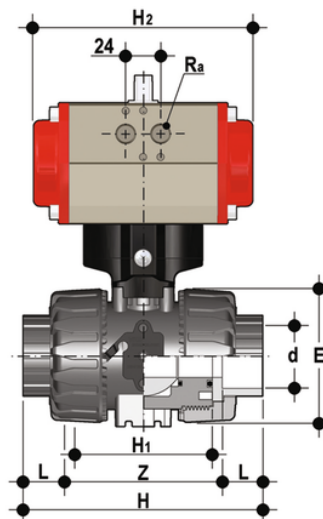

# VKDAV/CP DA - pneumatically actuated DUAL BLOCK® 2-way ball valve

2 way DUAL BLOCK® ball valve with female ends for solvent welding, ASTM series with pneumatic actuator, Double-Acting function.

## EPDM

Κωδικός Προϊόντος	tooltiplmage
VKDAVDA038E	-
VKDAVDA012E	-
VKDAVDA034E	-
VKDAVDA100E	-
VKDAVDA114E	-
VKDAVDA112E	-
VKDAVDA200E	-